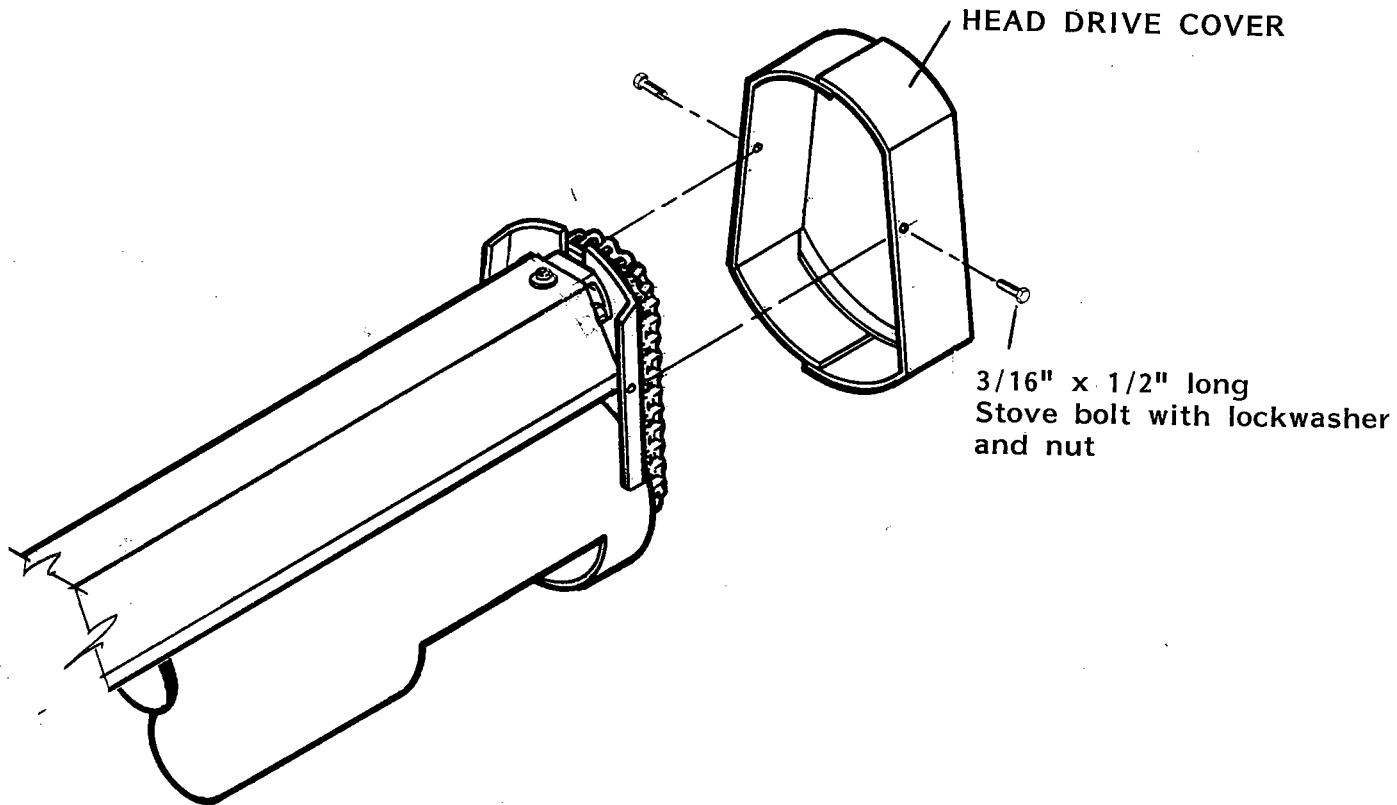

## HEAD DRIVE COVER FOR 6" AUGER KIT #ASE 1002286

This kit includes a head drive cover for a 6" auger built after 1985.

Keep all safety shields and devices in place.

If there are problems assembling the components provided in this kit, please contact us for assistance.