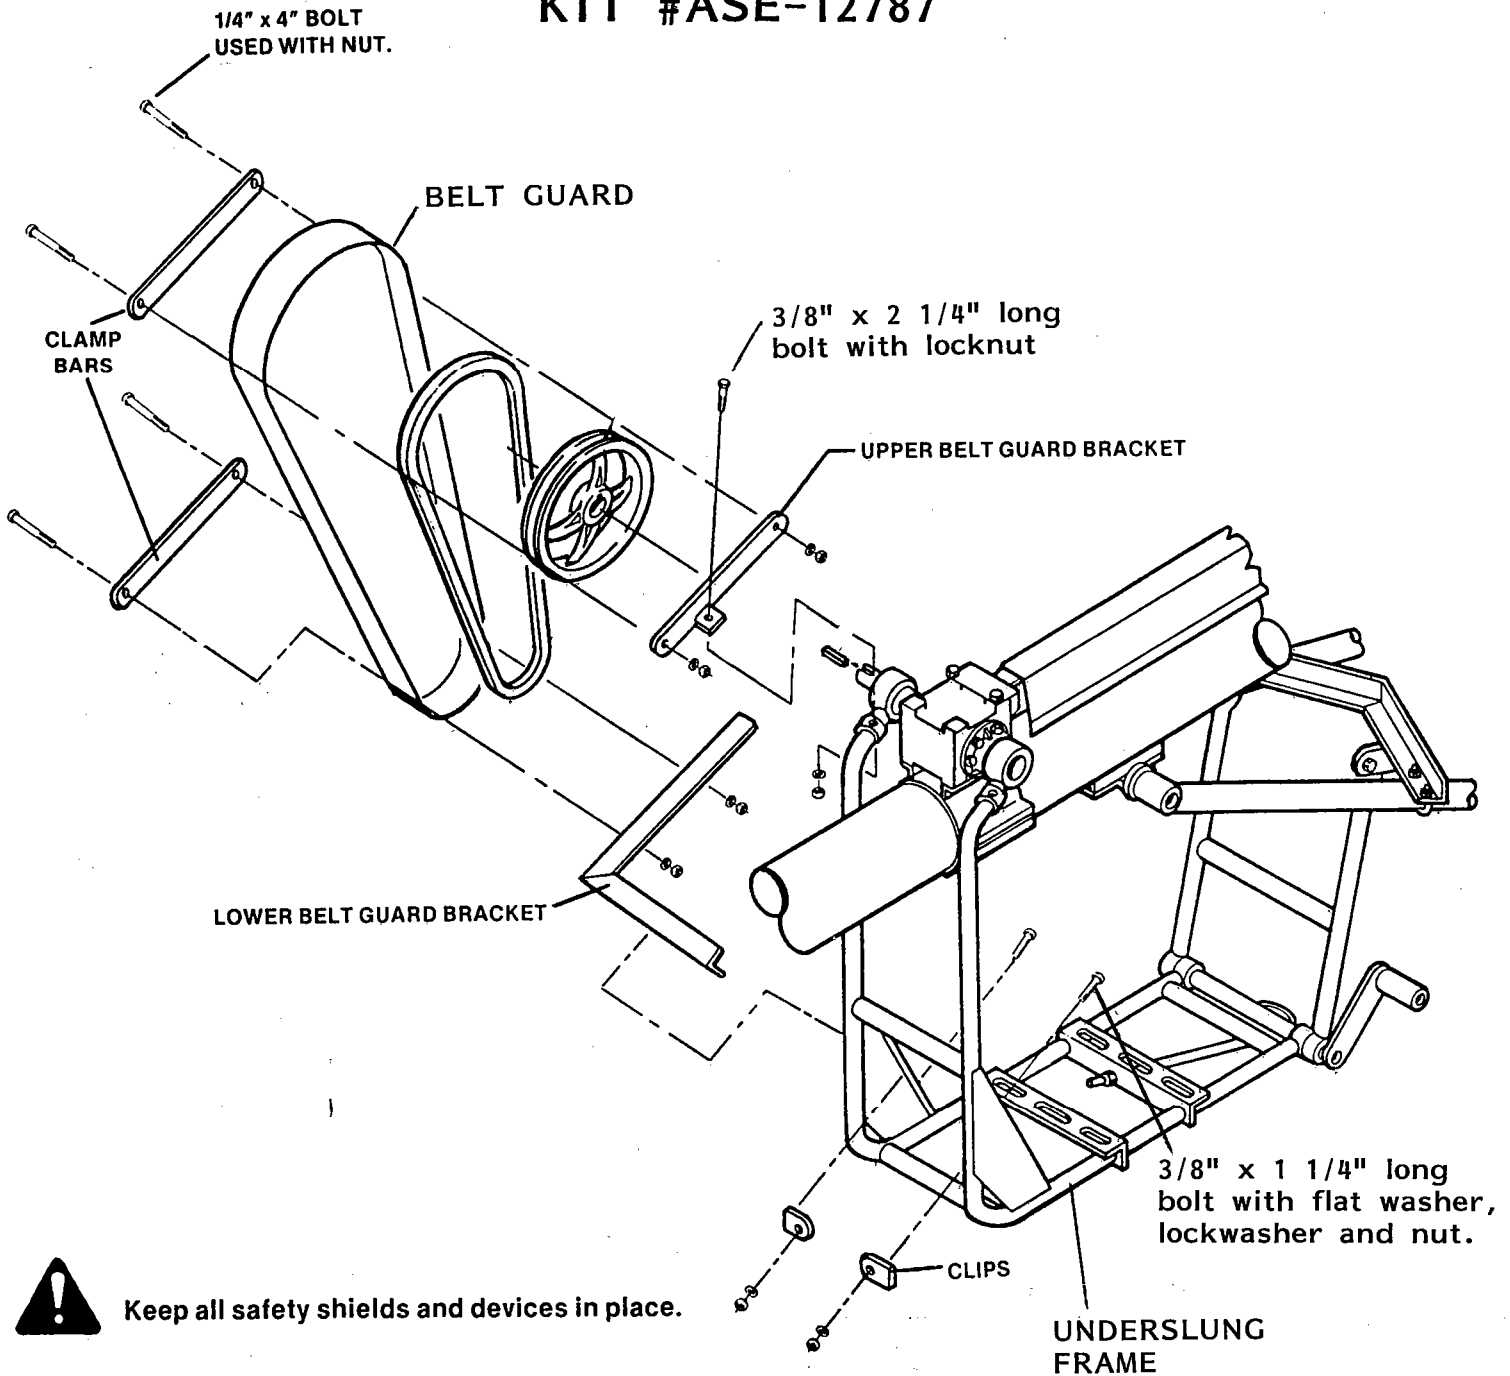

# BELT GUARD KIT FOR UNDERSLUNG MOUNTED DRIVE ON 6" AUGER KIT #ASE-12787

Keep all safety shields and devices in place.

If there are problems assembling the components provided in this kit, please contact us for assistance.