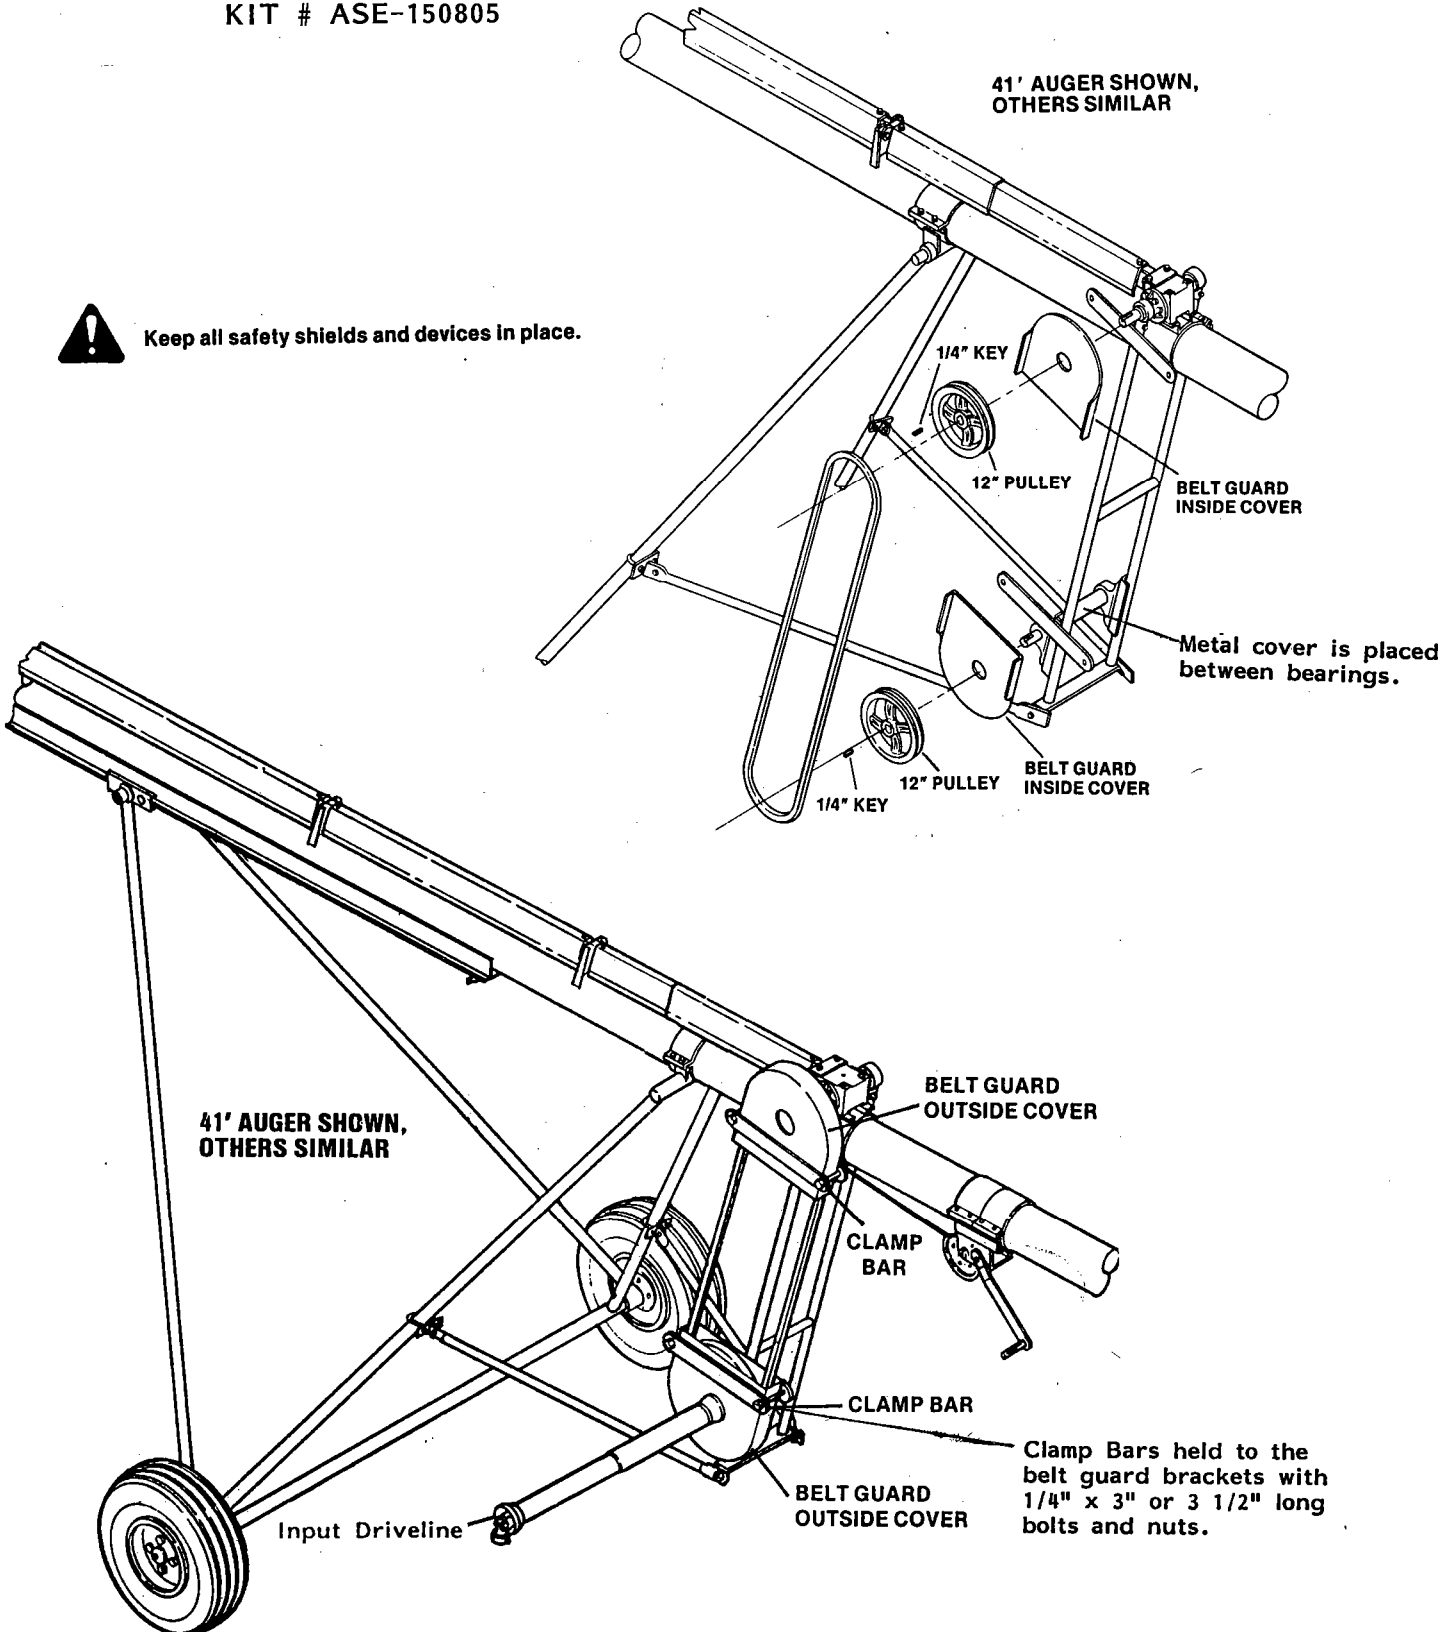

**BELT GUARD KIT FOR PTO UNDERSLUNG  
 MOUNTED DRIVE ON 6" AUGER  
 KIT # ASE-150805**

Keep all safety shields and devices in place.

If there are problems assembling the components provided in this kit, please contact us for assistance.