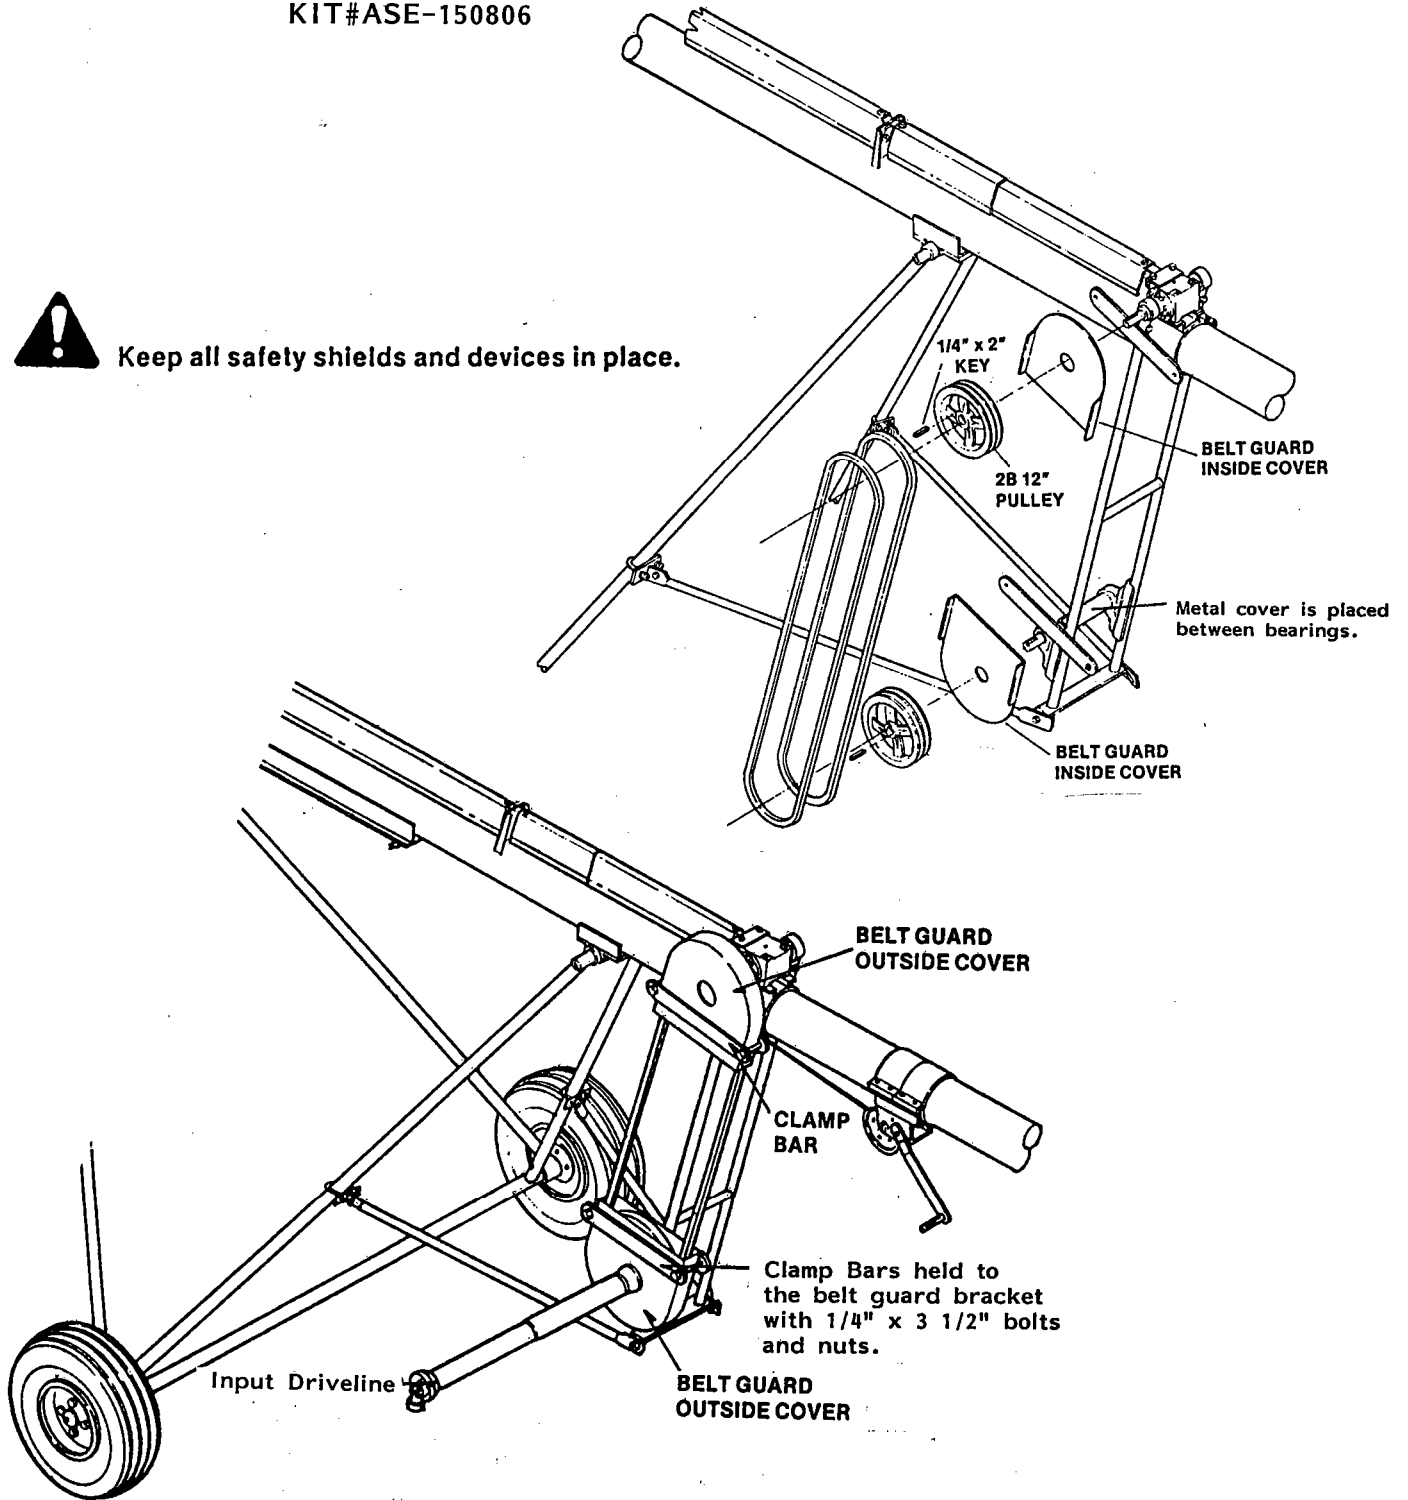

**BELT GUARD KIT FOR PTO UNDERSLUNG
 MOUNTED DRIVE ON 8" AUGER
 KIT#ASE-150806**

Keep all safety shields and devices in place.

If there are problems assembling the components provided in this kit, please contact us for assistance.