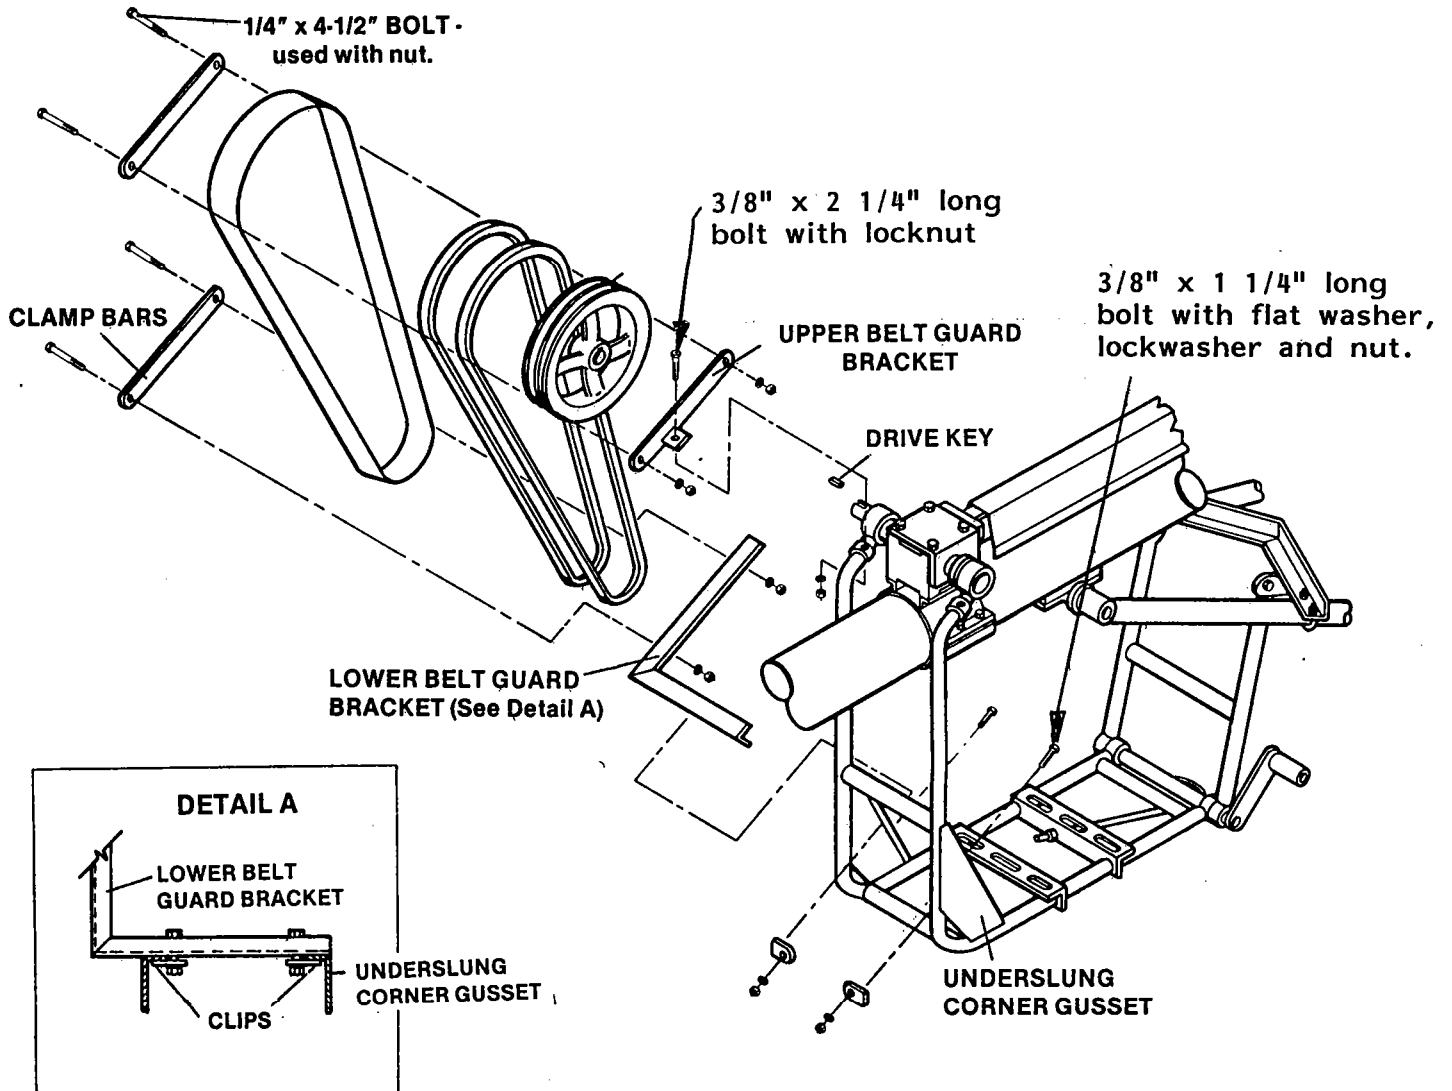

BELT GUARD KIT FOR UNDERSLUNG MOUNTED DRIVE ON 8" AUGER KIT #ASE-12788

Keep all safety shields and devices in place.

If there are problems assembling the components provided in this kit, please contact us for assistance.