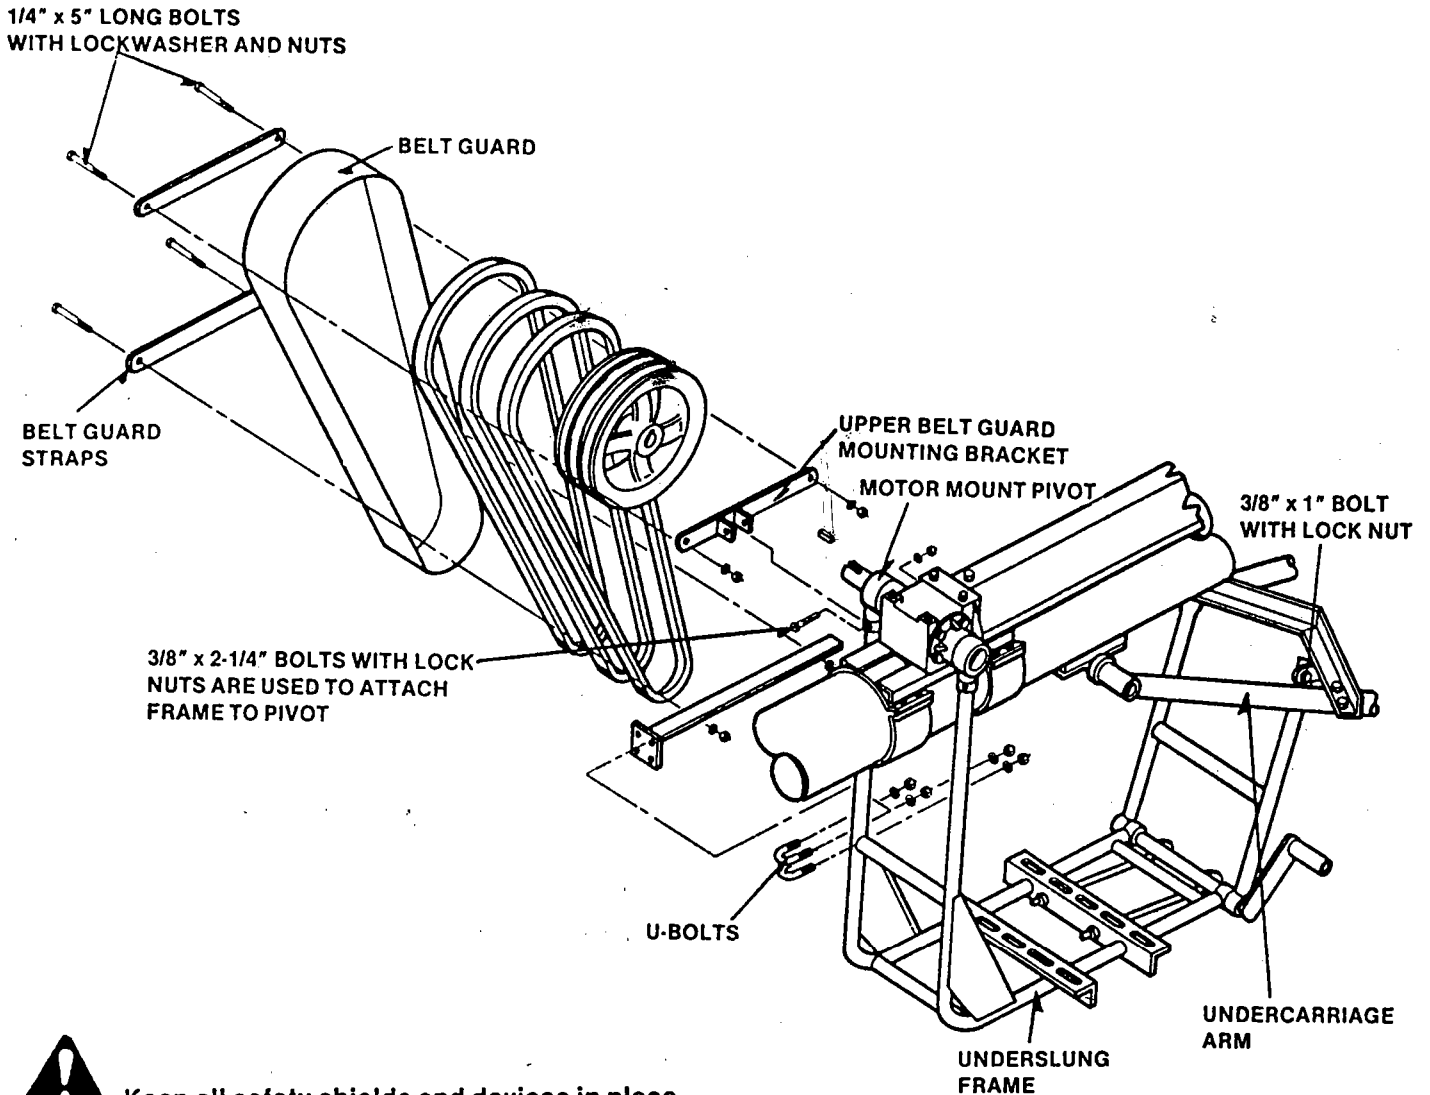

BELT GUARD KIT FOR UNDERSLUNG MOUNTED DRIVE ON 10" AUGER KIT #ASE-12789

If there are problems assembling the components provided in this kit, please contact us for assistance.